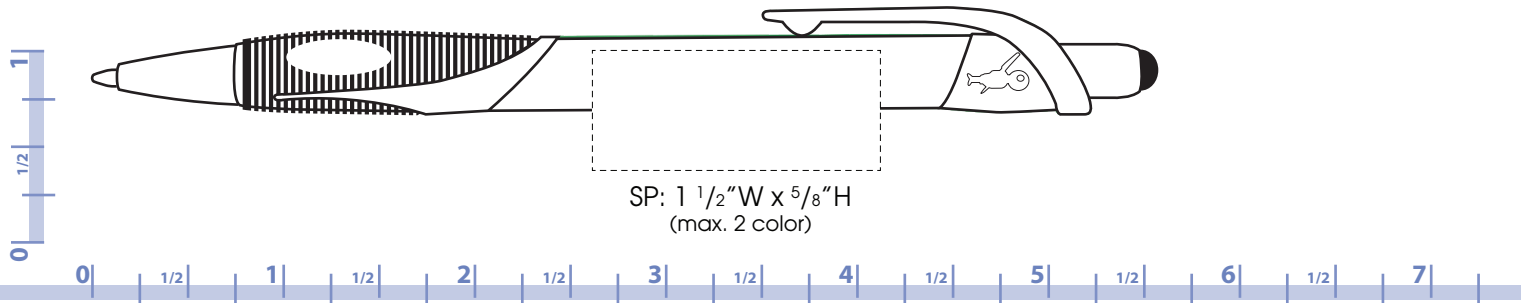

VRSSTY - BIC® Verse Stylus Pen
1³/₃₂"W x 5 1¹/₂"H

SP: 7⁷/₈"W x 3³/₁₆"H
(max. 1 color)

SP: 1 1¹/₂"W x 5⁵/₈"H
(max. 2 color)

RULER IS IN INCHES. VERIFY RULER ACCURACY ONCE PRINTED OUT ONTO PAPER.