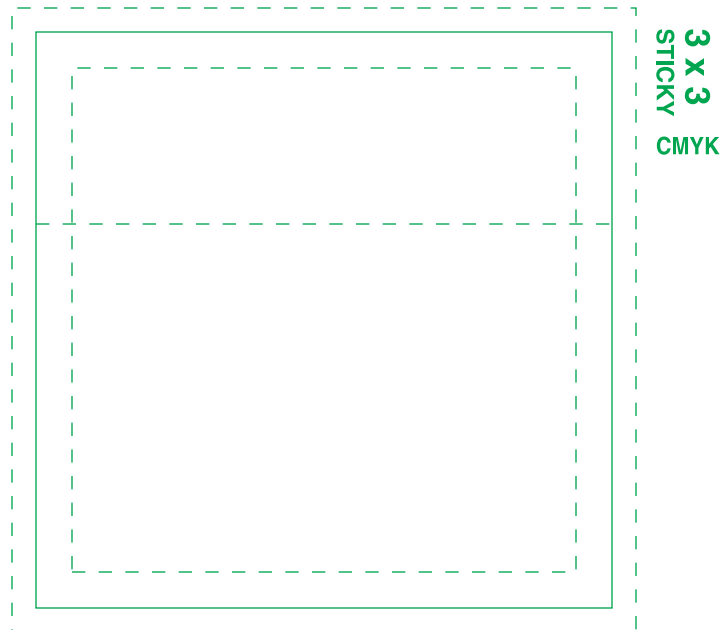

ART TEMPLATE

P3A3A25ECO BIC® Ecolutions® 3" x 3" Adhesive Notepad, 25 Sheet Pad

Full Color	Phantom: 10%
Text Imprint Area: 2.62" x 2.62"	Yellow Phantom: 20%
Sheet Imprint Area: 3" x 3"	Flood Coat: 30%
Bleed Area: 3.25" x 3.25"	
Minimum Font Size on Top Sheet: 6 pt.	
Minimum Line Wt: .5 pos / .5 neg	