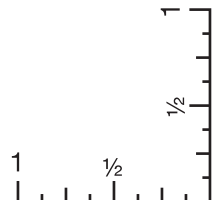

BIC® ECOLUTIONS® :

In order to be confident that your company and BIC® Ecolutions® products are not making an unqualified general environmental benefit claim, in following the FTC Green Guides, the % of recycled content must be included within the mobius loop.