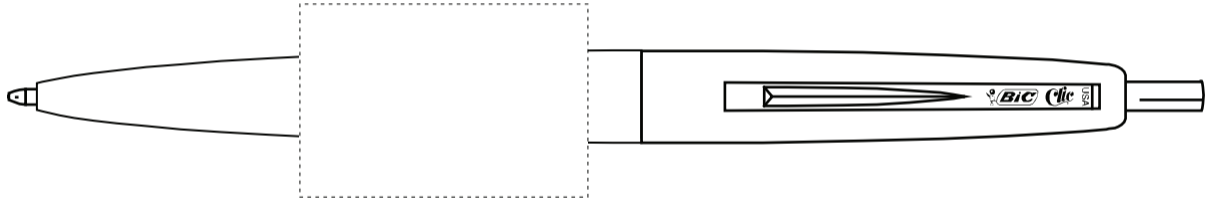

CLCLG - Clear Clic Gold

1/2"W x 5 9/16"H

SP: 1 1/2"W x 1"H  
(max. 1 color)

RULER IS IN INCHES. VERIFY RULER ACCURACY ONCE PRINTED OUT ONTO PAPER.