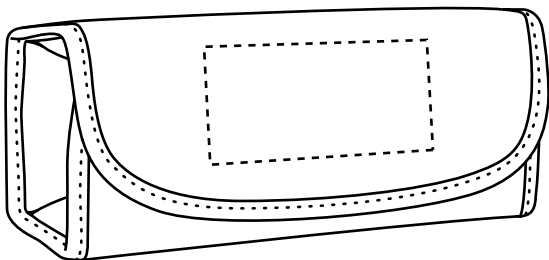

ART TEMPLATE

AP9004 Fashion Roll-Up Cosmetic Case

Screen Print
Front(Standard) 5"w x 2"h, (max. 1 color)

Minimum Font Size: 7 pt.
Minimum Line Weight: .7 pos / .7 neg
Halftones Not Available

ART TEMPLATE

AP9004 Fashion Roll-Up Cosmetic Case

Heat Transfer
Front(Optional, add'l charge) 5"w x 2"h, (max. 2 colors)

Minimum Font Size: 8 pt
Minimum Line Weight: 1 pos / 1 neg
Halftones Not Available

ATCHISON®