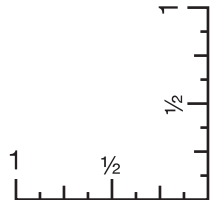

ART TEMPLATE

AP8017 Countryside Cotton Tote

Screen Print

Front(Standard): 9"w x 5"h, (max. 4 colors)

Back(Optional, add'l charge): 9"w x 5"h, (max. 4 colors)

Minimum Font Size: 10 pt.

Minimum Line Weight: 1 pos / 1.25 neg

Halftones Not Available

ART TEMPLATE

AP8017 Countryside Cotton Tote

Embroidery

Front(Optional, add'l charge): 5"dia., (max. 12 colors)

Back(Optional, add'l charge): 5"dia., (max. 12 colors)

Minimum Font Size: 5 mm tall, (lower case)

Minimum Line Weight: 1 mm / 2.5 pt

ART TEMPLATE

AP8017 Countryside Cotton Tote

Full Color - PrismMax™

Front(Optional, add'l charge): 9"w x 5"h

Back(Optional, add'l charge): 9"w x 5"h

Minimum Font Size: 7 pt.

Minimum Line Weight: Exterior Shape 3 pt. - (White) 1 pt.

Interior Shape .5 pos / .75 neg