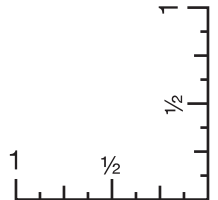

ART TEMPLATE

AP7900 Sweet Spot Lunch Cooler

Full Color - PrismMax™
Front(Optional, add'l charge): 5.5"w x 3.5"h

Minimum Font Size: 7 pt.
Minimum Line Weight: Exterior Shape 3 pt. - (White) 1 pt.
Interior Shape .5 pos / .75 neg

ATCHISON®