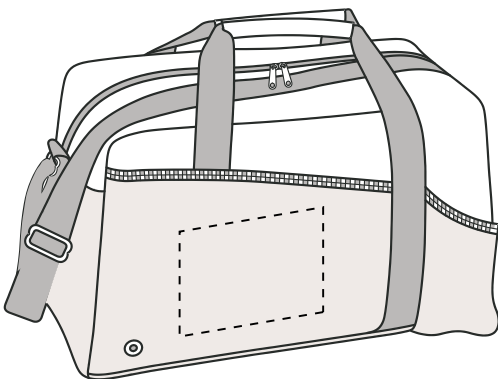

AP6810 Center Court Duffel

Screen Print

Front(Standard): 6.5"w x 4"h, (max. 4 colors)

Minimum Font Size: 10 pt.

Minimum Line Weight: 1 pos / 1.25 neg

Halftones Not Available

ART TEMPLATE

AP6810 Center Court Duffel

Full Color - PrismMax™
Front(Optional, add'l charge): 6"w x 5"h

Minimum Font Size: 7 pt.
Minimum Line Weight: Exterior Shape 3 pt. - (White) 1 pt.
Interior Shape .5 pos / .75 neg

ATCHISON®

ART TEMPLATE

AP6810 Center Court Duffel

Embroidery
Front(Optional, add'l charge): 4.5"w x 4.5"h, (max. 12 colors)

Minimum Font Size: 5 mm tall, (lower case)
Minimum Line Weight: 1 mm / 2.5 pt