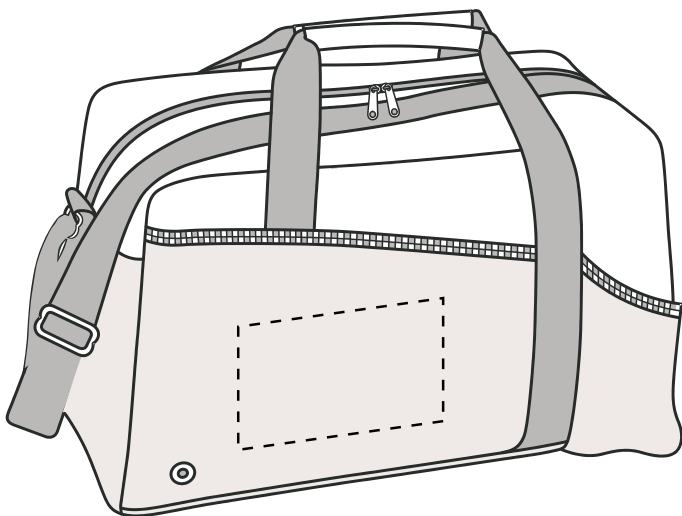

AP6810 Center Court Duffel

Screen Print

Front(Standard): 6.5"w x 4"h, (max. 4 colors)

Minimum Font Size: 10 pt.

Minimum Line Weight: 1 pos / 1.25 neg

Halftones Not Available

ART TEMPLATE

AP6810 Center Court Duffel

Full Color - PrismMax™
Front(Optional, add'l charge): 6"w x 5"h

Minimum Font Size: 7 pt.
Minimum Line Weight: Exterior Shape 3 pt. - (White) 1 pt.
Interior Shape .5 pos / .75 neg

ATCHISON®

ART TEMPLATE

AP6810 Center Court Duffel

Embroidery
Front(Optional, add'l charge): 4.5"w x 4.5"h, (max. 12 colors)

Minimum Font Size: 5 mm tall, (lower case)
Minimum Line Weight: 1 mm / 2.5 pt