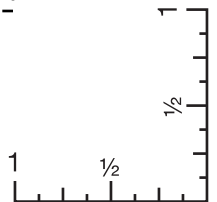

AP6810 Center Court Duffel

Screen Print

Front(Standard): 6.5"w x 4"h, (max. 4 colors)

Minimum Font Size: 10 pt.

Minimum Line Weight: 1 pos / 1.25 neg

Halftones Not Available

ART TEMPLATE

AP6810 Center Court Duffel

Full Color - PrismMax™
Front(Optional, add'l charge): 6"w x 5"h

Minimum Font Size: 7 pt.
Minimum Line Weight: Exterior Shape 3 pt. - (White) 1 pt.
Interior Shape .5 pos / .75 neg

ATCHISON®

ART TEMPLATE

AP6810 Center Court Duffel

Embroidery
Front(Optional, add'l charge): 4.5"w x 4.5"h, (max. 12 colors)

Minimum Font Size: 5 mm tall, (lower case)
Minimum Line Weight: 1 mm / 2.5 pt