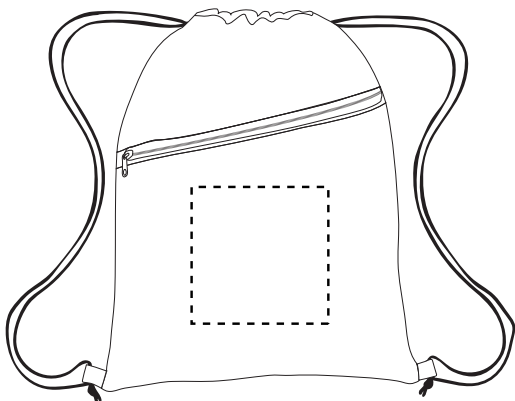

ART TEMPLATE

AP5001 Zipper Sport Pack

Full Color - PrismMax™

Front Pocket(Optional, add'l charge): 6" w x 6" h

Minimum Font Size: 7 pt.

Minimum Line Weight: Exterior Shape 3 pt. - (White) 1 pt.

Interior Shape .5 pos / .75 neg

ATCHISON®