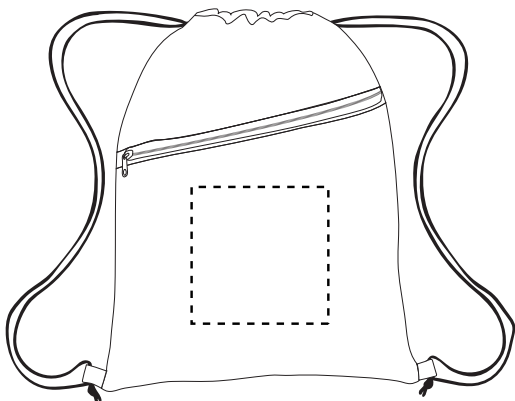

## AP5001 Zipper Sport Pack

Heat Transfer

Front Pocket(Optional, add'l charge): 6"w x 6"h, (max. 4 colors)

Minimum Font Size: 8 pt.

Minimum Line Weight: 1 pos / 1 neg

Halftones Not Available

## AP5001 Zipper Sport Pack

Full Color - PrismMax™

Front Pocket(Optional, add'l charge): 6" w x 6" h

Minimum Font Size: 7 pt.

Minimum Line Weight: Exterior Shape 3 pt. - (White) 1 pt.

Interior Shape .5 pos / .75 neg