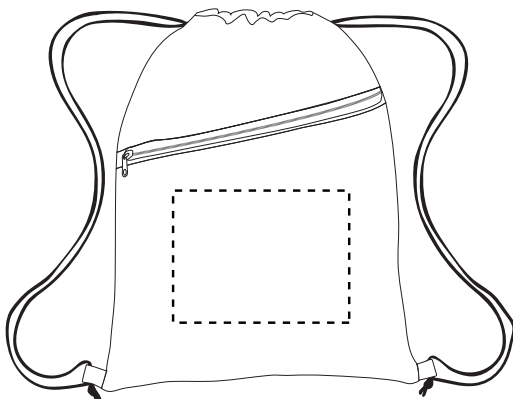

## AP5001 Zipper Sport Pack

Screen Print  
Front Pocket(Standard): 8"w x 6"h, (max. 1 color)

Minimum Font Size: 10 pt.  
Minimum Line Weight: 1 pos / 1.25 neg  
Halftones Not Available

## AP5001 Zipper Sport Pack

Heat Transfer

Front Pocket(Optional, add'l charge): 6"w x 6"h, (max. 4 colors)

Minimum Font Size: 8 pt.

Minimum Line Weight: 1 pos / 1 neg

Halftones Not Available