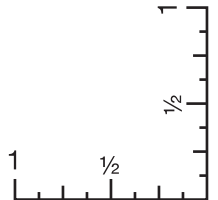

## AP3010 Economic Force Brief

Screen Print  
Front(Standard): 5"w x 5"h, (max. 4 colors)

Minimum Font Size: 10 pt.  
Minimum Line Weight: 1 pos / 1.25 neg  
Halftones Not Available