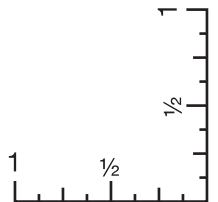

ART TEMPLATE

AP3010 Economic Force Brief

Full Color - PrismMax™
Front(Optional, add'l charge): 4.5"w x 5"h

Minimum Font Size: 7 pt.
Minimum Line Weight: Exterior Shape 3 pt. - (White) 1 pt.
Interior Shape .5 pos / .75 neg

ATCHISON®