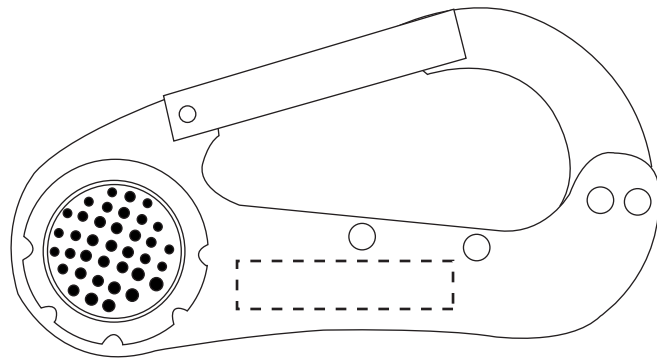

ART TEMPLATE

62252 Carabiner Golf Tool

Laser Engrave
Side 1(Standard): 1.125"w x .25"h

Minimum Font Size: 4 pt.
Minimum Line Weight: .2 pos / .8 neg
Halftones Not Available

ART TEMPLATE

62252 Carabiner Golf Tool

Laser Engrave
Side 1(Standard): 1.125"w x .25"h

Minimum Font Size: 4 pt.
Minimum Line Weight: .2 pos / .8 neg
Halftones Not Available