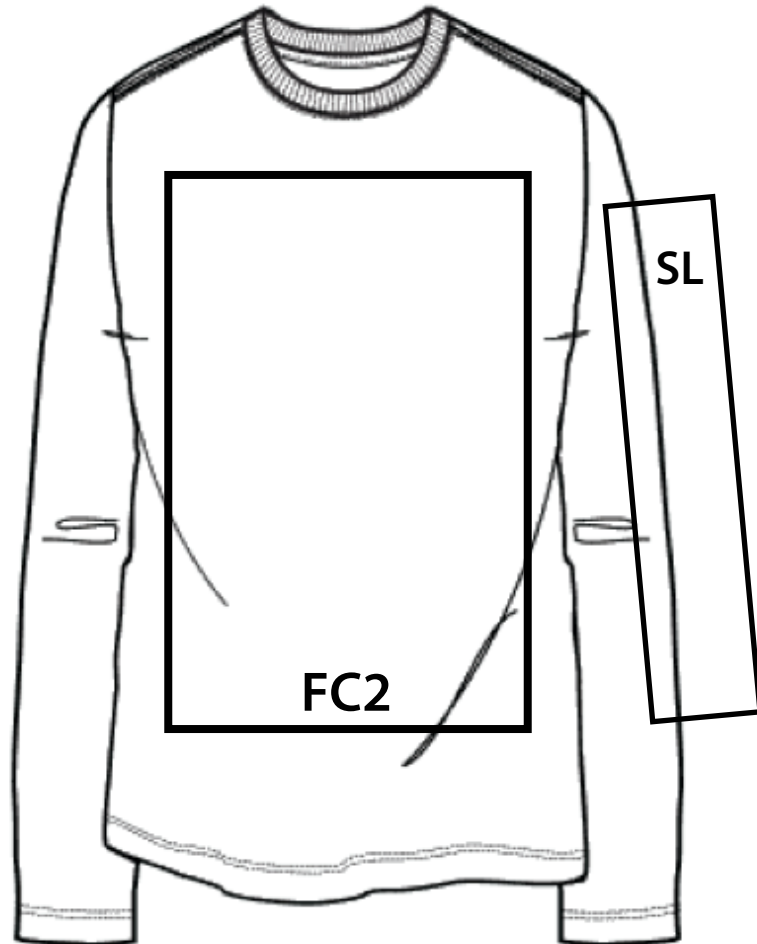

5286 Hanes® ComfortSoft® Long Sleeve Crew T-Shirt

Screen Print

FC2 Full Chest(Standard): 14"w x 16"h, (max. 3 colors)

SL Sleeve Left(Optional): 4"w x 14"h, (max. 3 colors)

Minimum Font Size: 16 pt.

Minimum Line Weight: 1 pos / 2 neg

Halftones Not Available

Fabric Content: 5.2oz – 100% Cotton Jersey

FC2 "Full Chest" - Top of art starts 2 down from center neck seam.

SL "Sleeve Left" - Graphic will be centered on top of the left sleeve, 3.0" down from the shoulder seam.