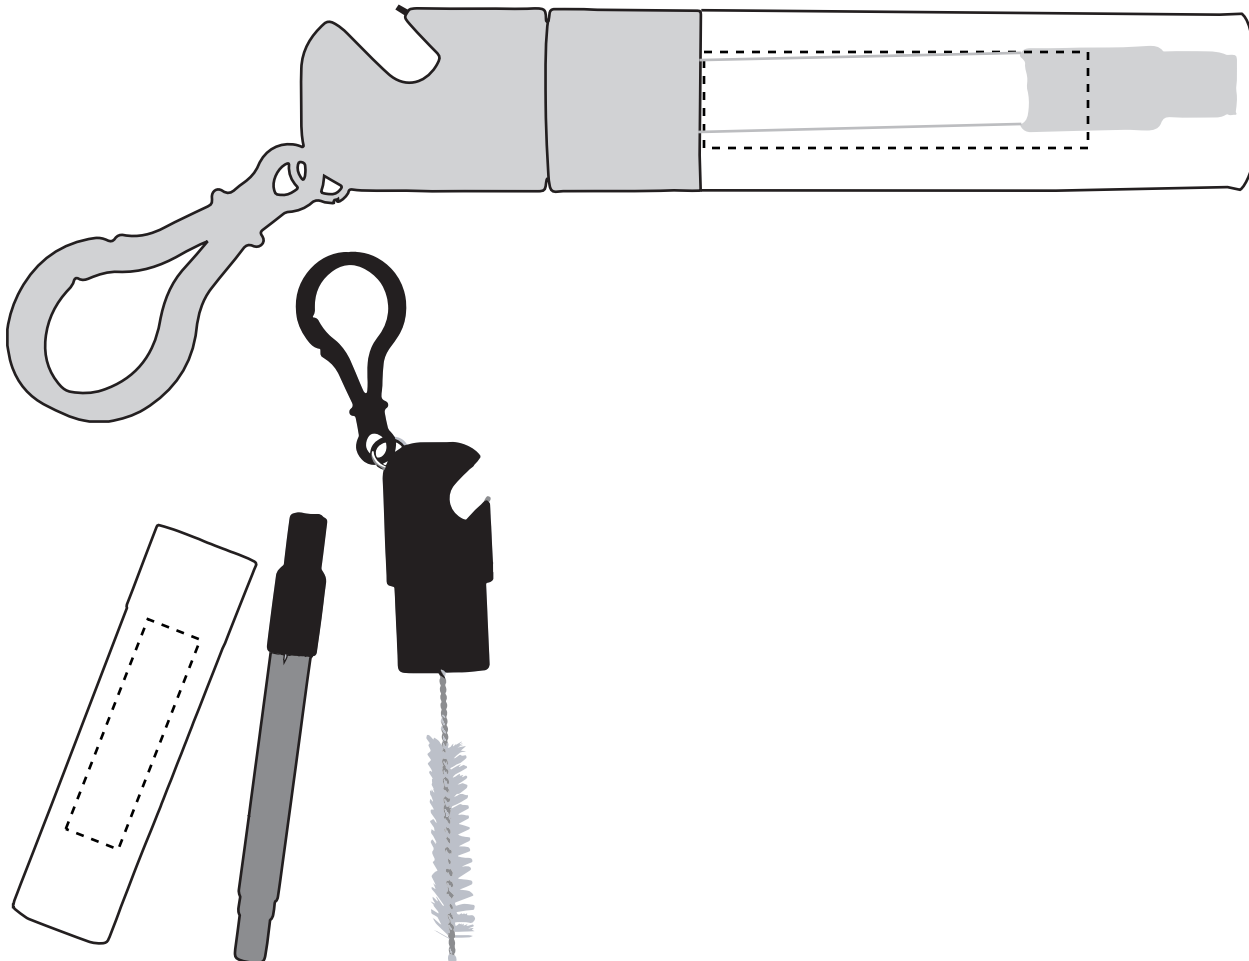

ART TEMPLATE

51033 Telescoping Straw with Bottle Opener

Screen Print

Front(Standard): 2" w x .5" h (max. 1 color)

Minimum Font Size: 10 pt.

Minimum Line Weight: 1 pos / 1.25 neg

Halftones Not Available

ART TEMPLATE

51033 Telescoping Straw with Bottle Opener

Full Color - britePix®

Front(Optional, add'l charge): 2"w x .5"h

Minimum Font Size: 5 pt.

Minimum Line Weight: .5 pos / .5 neg

Halftones Available