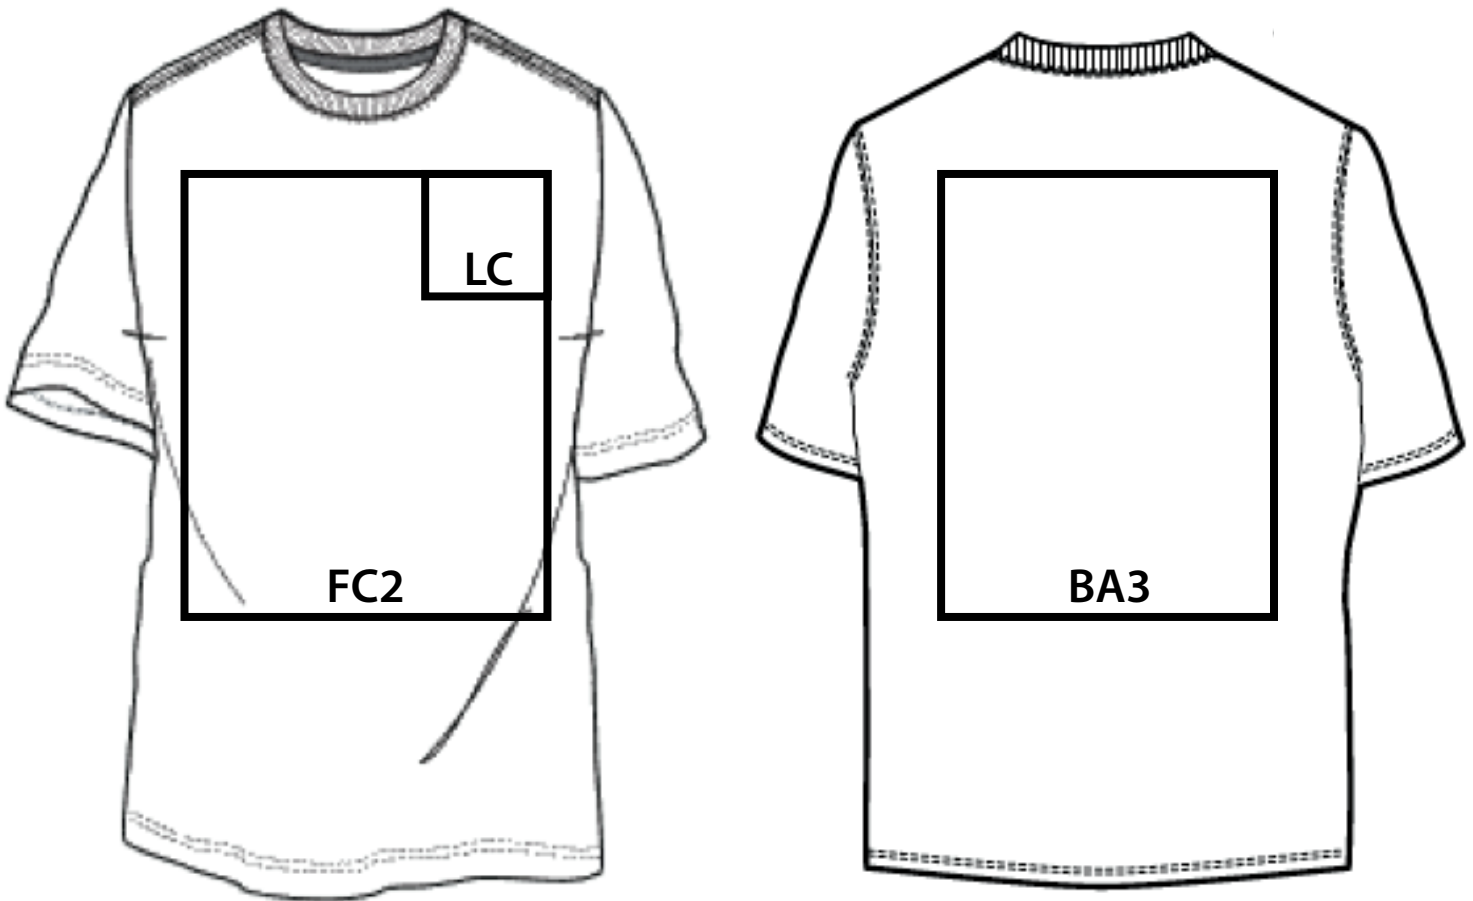

## 420Y Hanes® Youth X-Temp® Short Sleeve Crew T-Shirt

Screen Print

FC1 Full Chest(Standard): 11"w x 11"h, (max. 3 colors)

BA3 Back(Optional): 10"w x 11"h, (max. 3 colors)

LC Left Chest(Optional): 3"w x 3"h, (max. 3 colors)

Minimum Font Size: 16 pt.

Minimum Line Weight: 1 pos / 2 neg

Halftones Not Available

**Fabric Content: 4.5oz – 60% cotton/ 40% poly jersey**

**FC2 "Front Chest"- Top of graphic will be placed 2" down from center**

**BA3 "Back"- Top of graphic will be placed 3" down from center**

**LC "Left Chest"- Top of graphic will be placed 7.0" down from where neck seam and shoulder seam intersect. Visually centered in the left half of the garment.**