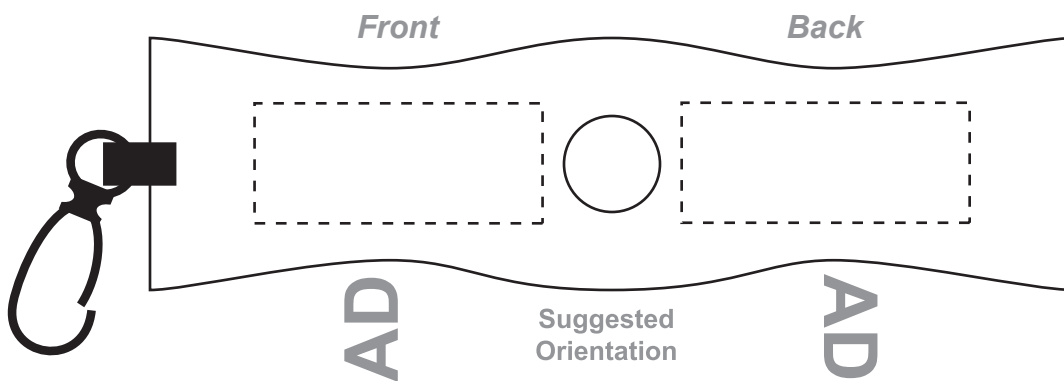

ART TEMPLATE

41019 .5 oz. Hand Sanitizer with Leash

Screen Print

Front and Back of Leash (Standard):
1.5"w x .625"h Each, (max. 1 color)

Minimum Font Size: 7 pt. pos / 9 pt. neg

Minimum Line Weight: .75 pos / .75 neg

Halftones Not Available

Alternate Orientation