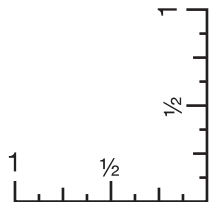

36422 Orbit - Medium

Laser Engrave
Back(Standard): 4.5" dia.

Minimum Font Size: 10 pt. Sans Serif / 12 pt. Serif & Script
Minimum Line Weight: .5 pos / .8 neg

36422 Orbit - Medium

britePix® Full Color

Front(Optional, add'l charge): 5.5"w x 5.25"h (Oval)

Minimum Font Size: 5 pt.

Minimum Line Weight: .5 pos / .5 neg

Halftones Available

36422 Orbit - Medium

britePix® Full Color

Back(Optional, add'l charge): 5.5"w x 5"h (Oval)

Minimum Font Size: 5 pt.

Minimum Line Weight: .5 pos / .5 neg