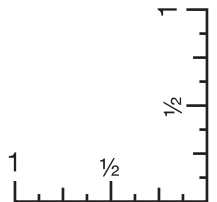

36422 Orbit - Medium

Laser Engrave
Back(Standard): 4.5" dia.

Minimum Font Size: 10 pt. Sans Serif / 12 pt. Serif & Script
Minimum Line Weight: .5 pos / .8 neg

36422 Orbit - Medium

britePix® Full Color

Front(Optional, add'l charge): 5.5"w x 5.25"h (Oval)

Minimum Font Size: 5 pt.

Minimum Line Weight: .5 pos / .5 neg

Halftones Available

36422 Orbit - Medium

britePix® Full Color

Back(Optional, add'l charge): 5.5"w x 5"h (Oval)

Minimum Font Size: 5 pt.

Minimum Line Weight: .5 pos / .5 neg