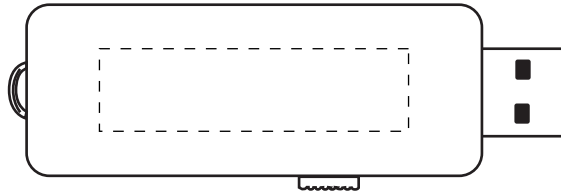

## 32433 2 GB Light Up USB 2.0 Flash Drive

Laser Engrave

Top(Standard): 1.61"w x .43"h

Minimum Font Size: 6 pt.

Minimum Line Weight: .5 pos / .5 neg

Halftones Not Available

## 32433 2 GB Light Up USB 2.0 Flash Drive

Screen Print

Bottom(Optional, add'l charge): 1.61"w x .43"h, (max. 4 colors)

Minimum Font Size: 6 pt.

Minimum Line Weight: .7 pos / .7 neg

Halftones Not Available