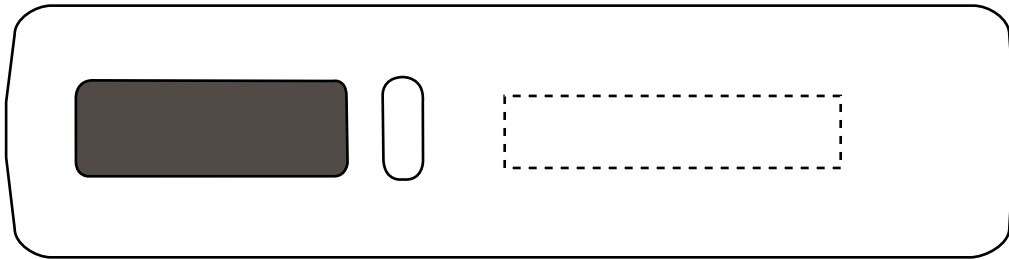

# ART TEMPLATE

## 26002 Portable Digital Luggage Scale

Pad Print  
Top(Standard) 1.75"w x .375"h, (max. 2 colors)

Minimum Font Size: 6 pt.  
Minimum Line Weight: .5 pos / .5 neg  
Halftones Not Available