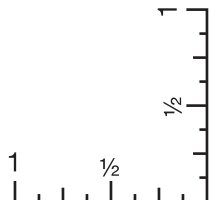

ART TEMPLATE

16128 Koozie® Rogue Crossbody Cooler

Screen Print

Front(Standard): 5.5"w x 4"h (max. 1 color)

Minimum Font Size: 10 pt.

Minimum Line Weight: 1 pos / 1.25 neg

Halftones Not Available

ART TEMPLATE

16128 Koozie® Rogue Crossbody Cooler

Heat Transfer

Front(Optional, add'l charge): 5.5"w x 4"h, (max. 4 colors)

Minimum Font Size: 8 pt.

Minimum Line Weight: 1 pos / 1 neg

Halftones Not Available

ART TEMPLATE

16128 Koozie® Rogue Crossbody Cooler

PrismMax™

Front(Optional, add'l charge): 5.5"w x 4"h

Minimum Font Size: 7 pt.

Minimum Line Weight: Exterior Shape 3 pt. - (White) 1 pt.

Interior Shape .5 pos / .75 neg