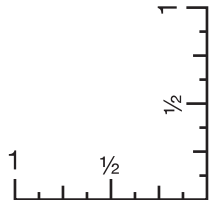

ART TEMPLATE

16128 Koozie® Rogue Crossbody Cooler

Screen Print

Front(Standard): 5.5"w x 4"h (max. 1 color)

Minimum Font Size: 10 pt.

Minimum Line Weight: 1 pos / 1.25 neg

Halftones Not Available

ART TEMPLATE

16128 Koozie® Rogue Crossbody Cooler

Heat Transfer

Front(Optional, add'l charge): 5.5"w x 4"h, (max. 4 colors)

Minimum Font Size: 8 pt.

Minimum Line Weight: 1 pos / 1 neg

Halftones Not Available

ART TEMPLATE

16128 Koozie® Rogue Crossbody Cooler

PrismMax™

Front(Optional, add'l charge): 5.5"w x 4"h

Minimum Font Size: 7 pt.

Minimum Line Weight: Exterior Shape 3 pt. - (White) 1 pt.

Interior Shape .5 pos / .75 neg