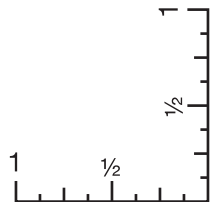

16101 Pleated Tote

Screen Print

Front(Standard): 3.5"w x 3.5"h (max. 4 color)

Minimum Font Size: 10 pt.

Minimum Line Weight: 1 pos / 1.25 neg

Halftones Not Available

ART TEMPLATE

16101 Pleated Tote

PrismMax™
Front(Optional, add'l charge): 3.5"w x 3.5"h

Minimum Font Size: 7 pt.
Minimum Line Weight: Exterior Shape 3 pt. - (White) 1 pt.
Interior Shape .5 pos / .75 neg

16101 Pleated Tote

Embroidery

Front(Optional, add'l charge): 3"dia., (max. 12 colors)

Minimum Font Size: 5 mm tall, (lower case)

Minimum Line Weight: 1 mm / 2.5 pt