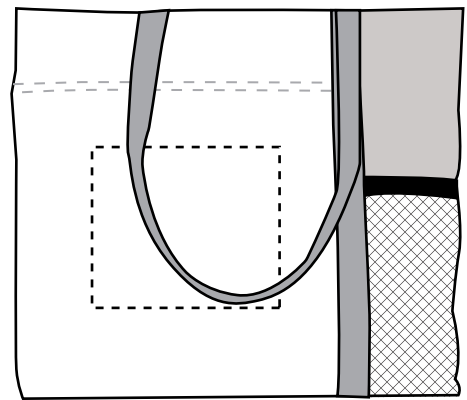

ART TEMPLATE

15976 Non-Woven Essential Tote

Screen Print
Front(Standard): 7"w x 6"h (max. 1 color)

Minimum Font Size: 10 pt.
Minimum Line Weight: 1 pos / 1.25 neg
Halftones Not Available

ART TEMPLATE

15976 Non-Woven Essential Tote

Screen Print
Front(Standard): 7"w x 6"h (max. 1 color)

Minimum Font Size: 10 pt.
Minimum Line Weight: 1 pos / 1.25 neg
Halftones Not Available

ART TEMPLATE

15976 Non-Woven Essential Tote

Screen Print
Front(Standard): 7"w x 6"h (max. 1 color)

Minimum Font Size: 10 pt.
Minimum Line Weight: 1 pos / 1.25 neg
Halftones Not Available