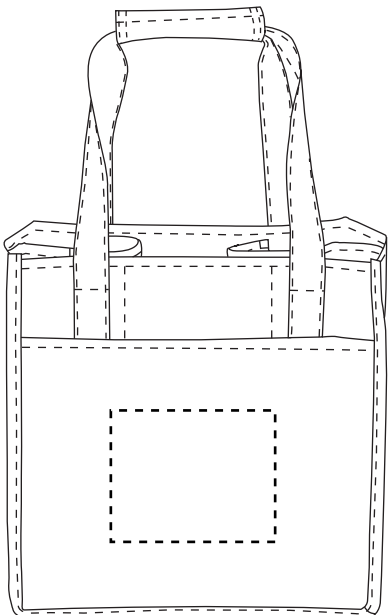

ART TEMPLATE

15891 4-Bottle Wine Tote

Screen Print

Front(Standard): 5"w x 4"h, (max. 4 colors)

Minimum Font Size: 10 pt.

Minimum Line Weight: 1 pos / 1.25 neg

Halftones Not Available

ART TEMPLATE

15891 4-Bottle Wine Tote

Full Color - PrismMax™
Front(Optional, add'l charge): 5"w x 4"h

Minimum Font Size: 7 pt.
Minimum Line Weight: Exterior Shape 3 pt. - (White) 1 pt.
Interior Shape .5 pos / .75 neg

ART TEMPLATE

15891 4-Bottle Wine Tote

Embroidery

Front(Optional, add'l charge): 4" dia., (max. 12 colors)

Minimum Font Size: 5 mm tall, (lower case)

Minimum Line Weight: 1 mm / 2.5 pt