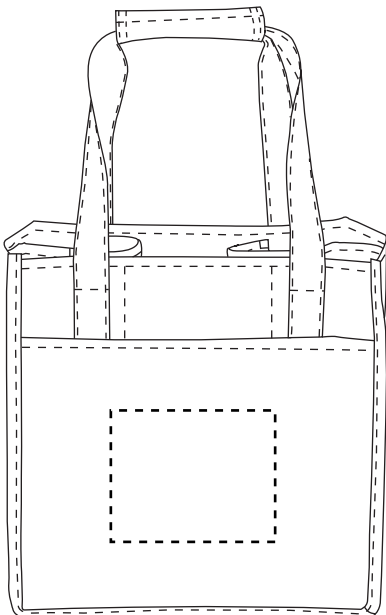

ART TEMPLATE

15891 4-Bottle Wine Tote

Screen Print

Front(Standard): 5"w x 4"h, (max. 4 colors)

Minimum Font Size: 10 pt.

Minimum Line Weight: 1 pos / 1.25 neg

Halftones Not Available

ART TEMPLATE

15891 4-Bottle Wine Tote

Full Color - PrismMax™
Front(Optional, add'l charge): 5"w x 4"h

Minimum Font Size: 7 pt.
Minimum Line Weight: Exterior Shape 3 pt. - (White) 1 pt.
Interior Shape .5 pos / .75 neg

ART TEMPLATE

15891 4-Bottle Wine Tote

Embroidery

Front(Optional, add'l charge): 4" dia., (max. 12 colors)

Minimum Font Size: 5 mm tall, (lower case)

Minimum Line Weight: 1 mm / 2.5 pt