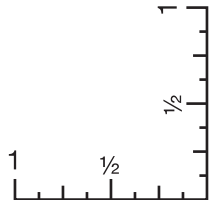

ART TEMPLATE

15144 Kodiak Eclipse Briefcase

Screen Print

Front Pocket(Standard): 7"w x 3"h, (max. 2 colors)

Back Pocket(Optional, add'l charge): 7"w x 3"h, (max. 2 colors)

Minimum Font Size: 10 pt.

Minimum Line Weight: 1 pos / 1.25 neg

Halftones Not Available

ART TEMPLATE

15144 Kodiak Eclipse Briefcase

Embroidery
Front Pocket(Optional, add'l charge): 4.5"dia., (max. 12 colors)

Minimum Font Size: 5 mm tall, (lower case)
Minimum Line Weight: 1 mm / 2.5 pt

ART TEMPLATE

15144 Kodiak Eclipse Briefcase

Embroidery
Back Pocket(Optional, add'l charge): 5"dia.,(max. 12 colors)

Minimum Font Size: 5 mm tall, (lower case)
Minimum Line Weight: 1 mm / 2.5 pt