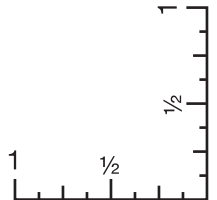

ART TEMPLATE

15144 Kodiak Eclipse Briefcase

Screen Print

Front Pocket(Standard): 7"w x 3"h, (max. 2 colors)

Back Pocket(Optional, add'l charge): 7"w x 3"h, (max. 2 colors)

Minimum Font Size: 10 pt.

Minimum Line Weight: 1 pos / 1.25 neg

Halftones Not Available

ART TEMPLATE

15144 Kodiak Eclipse Briefcase

Embroidery
Front Pocket(Optional, add'l charge): 4.5"dia., (max. 12 colors)

Minimum Font Size: 5 mm tall, (lower case)
Minimum Line Weight: 1 mm / 2.5 pt