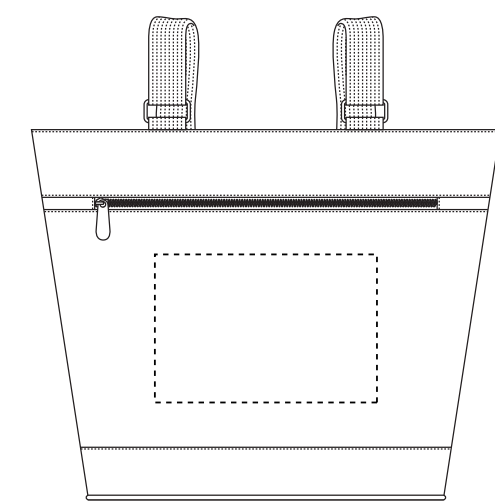

## 15117 Plaza Tote

Screen Print  
Front(Standard): 9"w x 6"h, (max. 4 colors)

Minimum Font Size: 10 pt.  
Minimum Line Weight: 1 pos / 1.25 neg  
Halftones Not Available

**15117 Plaza Tote**

Screen Print  
Front(Standard): 9"w x 6"h, (max. 4 colors)

Minimum Font Size: 10 pt.  
Minimum Line Weight: 1 pos / 1.25 neg  
Halftones Not Available

**15117 Plaza Tote**  
Screen Print  
Front(Standard): 9"w x 6"h, (max. 4 colors)  
  
Minimum Font Size: 10 pt.  
Minimum Line Weight: 1 pos / 1.25 neg  
Halftones Not Available