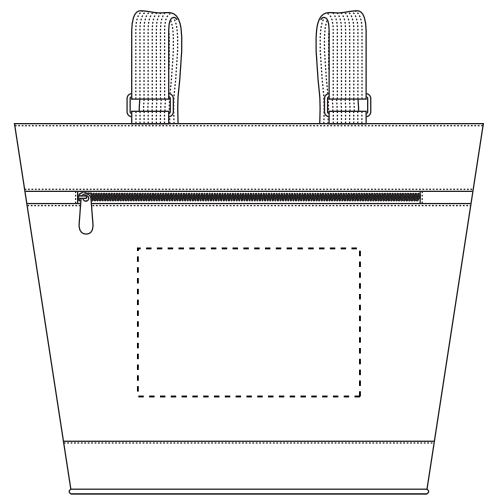

## 15117 Plaza Tote

Screen Print  
Front(Standard): 9"w x 6"h, (max. 4 colors)

Minimum Font Size: 10 pt.  
Minimum Line Weight: 1 pos / 1.25 neg  
Halftones Not Available

**15117 Plaza Tote**

Screen Print  
Front(Standard): 9"w x 6"h, (max. 4 colors)

Minimum Font Size: 10 pt.  
Minimum Line Weight: 1 pos / 1.25 neg  
Halftones Not Available

**15117 Plaza Tote**  
Screen Print  
Front(Standard): 9"w x 6"h, (max. 4 colors)  
  
Minimum Font Size: 10 pt.  
Minimum Line Weight: 1 pos / 1.25 neg  
Halftones Not Available