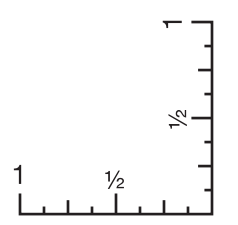

ART TEMPLATE

15090 Medium Snap Tote

Screen Print
Front(Standard): 4.5"w x 6"h, (max. 4 colors)
Back(Optional, add'l charge): 4.5"w x 6"h, (max. 4 colors)

Minimum Font Size: 10 pt.
Minimum Line Weight: 1 pos / 1.25 neg
Halftones Not Available