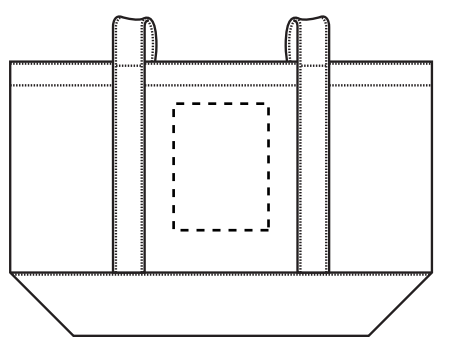

ART TEMPLATE

15090 Medium Snap Tote

Screen Print
Front(Standard): 4.5"w x 6"h, (max. 4 colors)
Back(Optional, add'l charge): 4.5"w x 6"h, (max. 4 colors)

Minimum Font Size: 10 pt.
Minimum Line Weight: 1 pos / 1.25 neg
Halftones Not Available